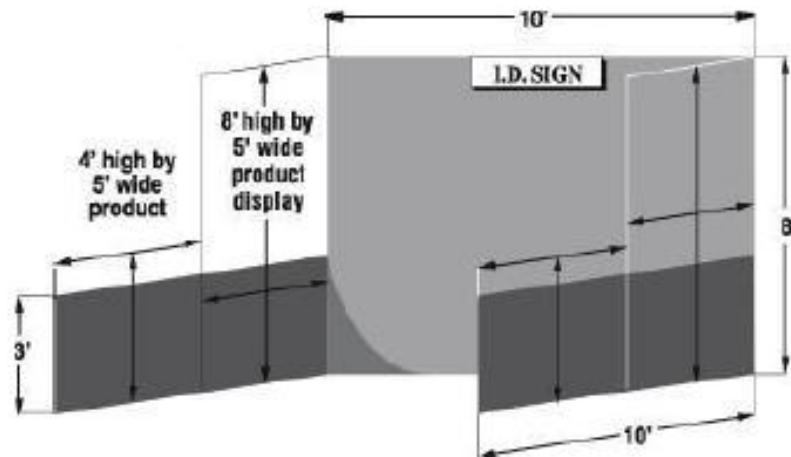

March 23-25, 2018

Savannah International Trade & Convention Center

The front five feet of your exhibit may not exceed FOUR feet in height.

All exhibits must have floor covering.

Maximum height for any product, display or sign is EIGHT FEET.

Height Limitation Exceptions:

1. If you have three or more booths in a row, you may have 8' high displays to the front of the booth except within 10' of where your exhibit adjoins other exhibits. So if you have three booths, your center booth may be 8' high to the front of the booth. With four booths, the center two booths may be 8' high to the front of the booth.
2. Your exhibit height may be 8' to the front of your exhibit **WITH THE APPROVAL OF SHOW MANAGEMENT AND THE ADJOINING EXHIBITOR**. If you wish to exceed the height limitation and have not contacted show management, come to the show office **BEFORE** setting up your exhibit.